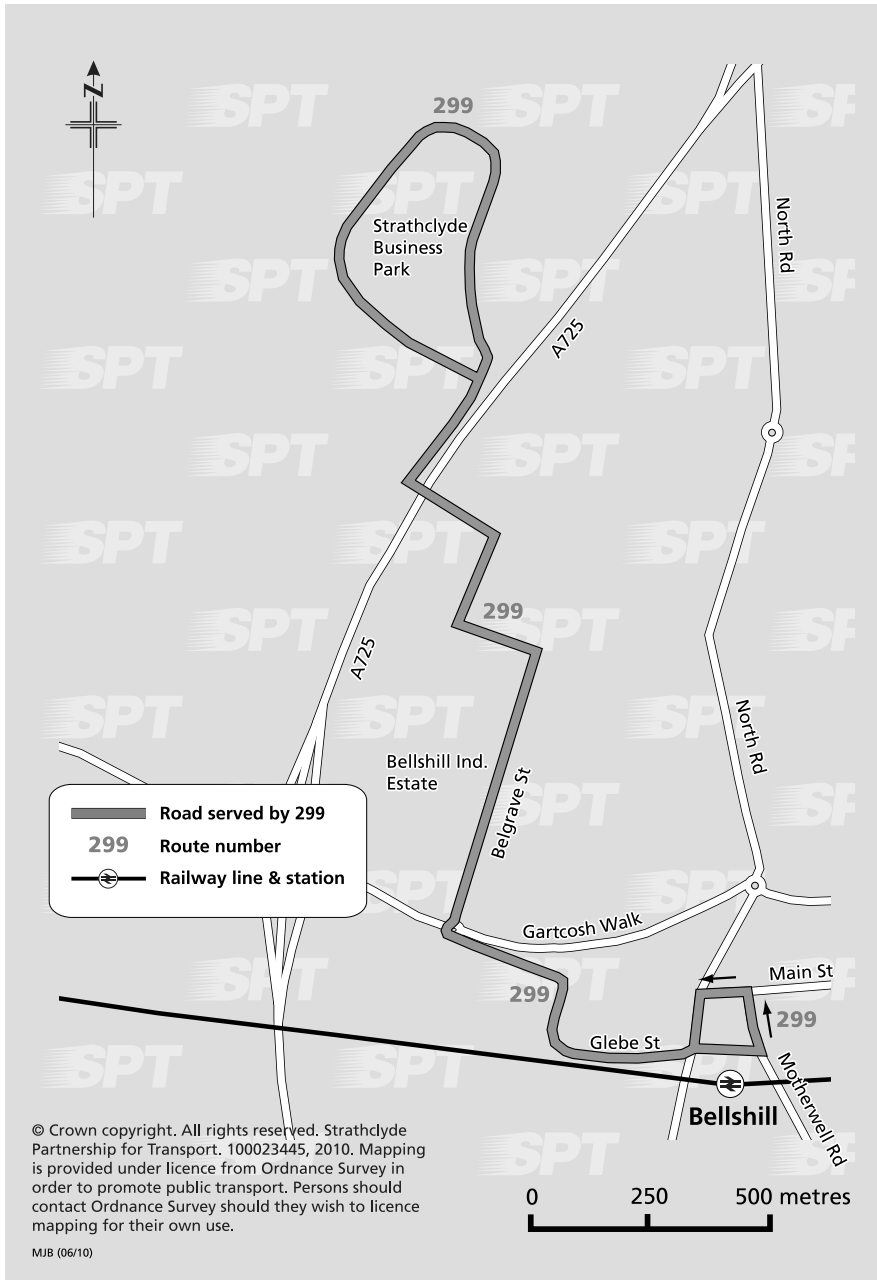

For more information visit www.spt.co.uk or any SPT travel centre.

Route service 299: From **Bellshill Main Street**, Hamilton Road, Glebe Street, Belgrave Street, Crowness Crescent, Roaden Avenue, **Strathclyde Business Park**.
Return from **Strathclyde Business Park** via Roaden Avenue, Crowness Crescent, Belgrave Street, Glebe Street, Hamilton Road, Neilston Street, Motherwell Road to **Main Street, Bellshill**.

Bellshill, Hamilton Road (at Nelson Street)	1655	1725	1754
Bellshill Industrial Estate, Larkin Way	1701	1731	1800
Strathclyde Business Park, Lark Way	1704	1734	1803
Strathclyde Business Park, Mallard Way	1705	1735	1804
Strathclyde Business Park, Linnet Way	1706	1736	1805
Bellshill Industrial Estate, Larkin Way	1709	1739	1807
Bellshill, Hamilton Road (at Nelson Street)	1715	1744	1812
<i>Trains to Glasgow depart</i>	<i>1722</i>	<i>1752</i>	<i>1816</i>